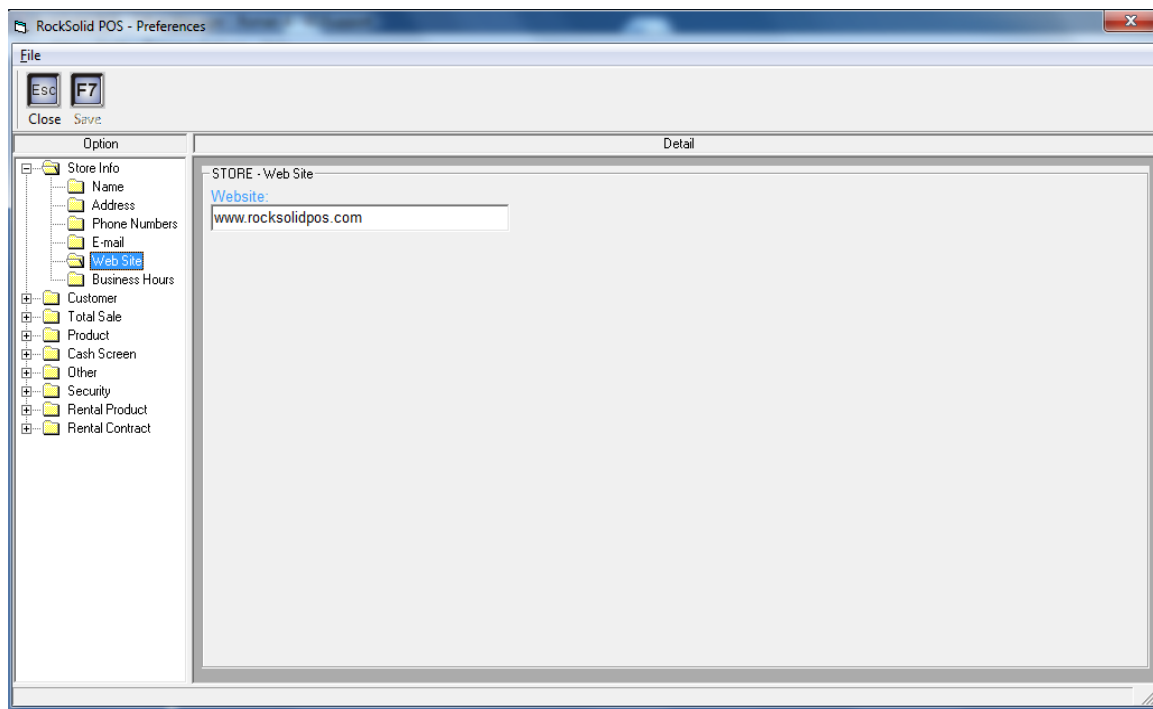

Website: Store Info Web Site Window

In this box, enter the company website. It is not necessary to enter http at the beginning.

- From Roman, click on Utilities>Preferences
- Open Store Info>Website
- Enter website address